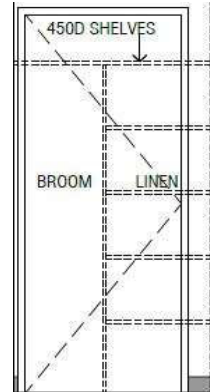

Typical Combo 5No shelf Linen & 1No shelf broom
- white melamine finish.