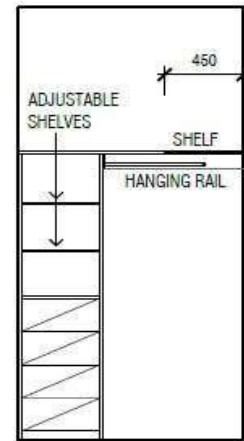

## SHELVING

Typical 5No shelf Pantry and Linen  
- white melamine finish.

Typical Combo 5No shelf Linen & 1No shelf broom  
- white melamine finish.

Typical Master WIR  
- white melamine finish.

Typical Bedroom Robe  
- white melamine finish.