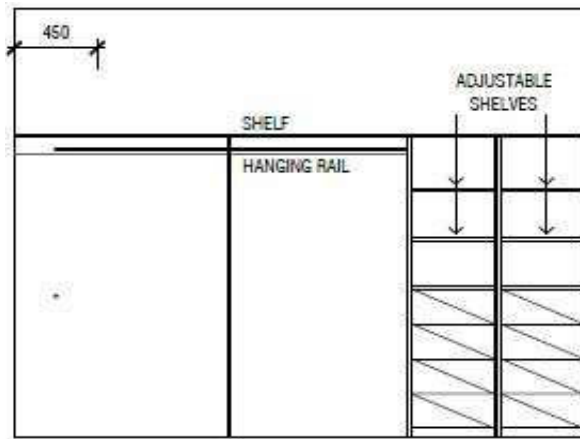

Typical Master WIR
- white melamine finish.